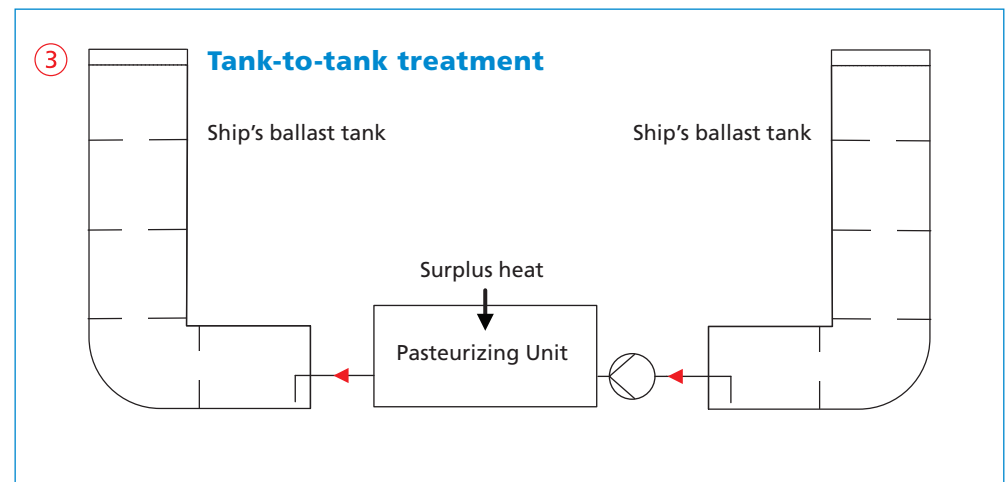

Designed to fit your
ballasting needs
all-ways in all waters...

Bawat BWMS gives you the flexibility to choose three in-voyage treatment options - all in the same system.

- Ballasting in-line treatment
 - De-ballasting in-line treatment
 - Tank-to-tank treatment
-

The Bawat BWMS gives you three in-voyage treatment options in the same installation

U.S. Coast Guard and IMO BWMS Code Type Approved